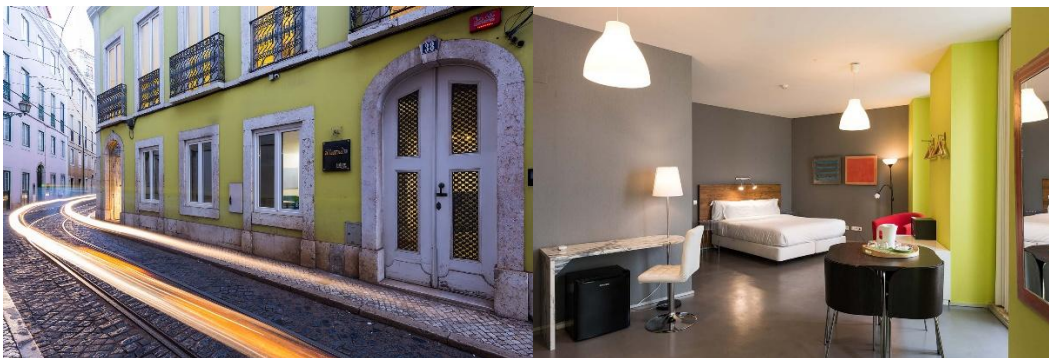

Hotel list - 19th International Conference on Motivation and Emotion

The Editory Riverside Hotel*****

Distance: from the Congress Venue: 0.35 km

Website: <https://www.editoryhotels.com/riverside-apolonia-lisboa>

Rates (per room/night):

Twin: € 220.00

Double: € 235.00

Alfama Lounge Suites

Distance: from the Congress Venue: 0.7 km

Website: <https://alfamaloungesuites.com/>

Rates (per room/night):

Standard: € 134.00

Rates (per room/night):

Single: € 105.00

Double: € 109.00

Hotel INN Rossio***

Distance: from the Congress Venue: 1.9 km

Website: <https://www.innrossio.com>

Rates (per room/night):

Twin Standard: € 80.50

Single Standard: € 89.00

Rossio Garden Hotel***

Distance: from the Congress Venue: 2.0 km

Website: <https://rossiogardenhotel.com/>

Rates (per room/night):

Twin Standard: € 164.00

Twin Classic: € 189.00

This is Lisbon Hostel